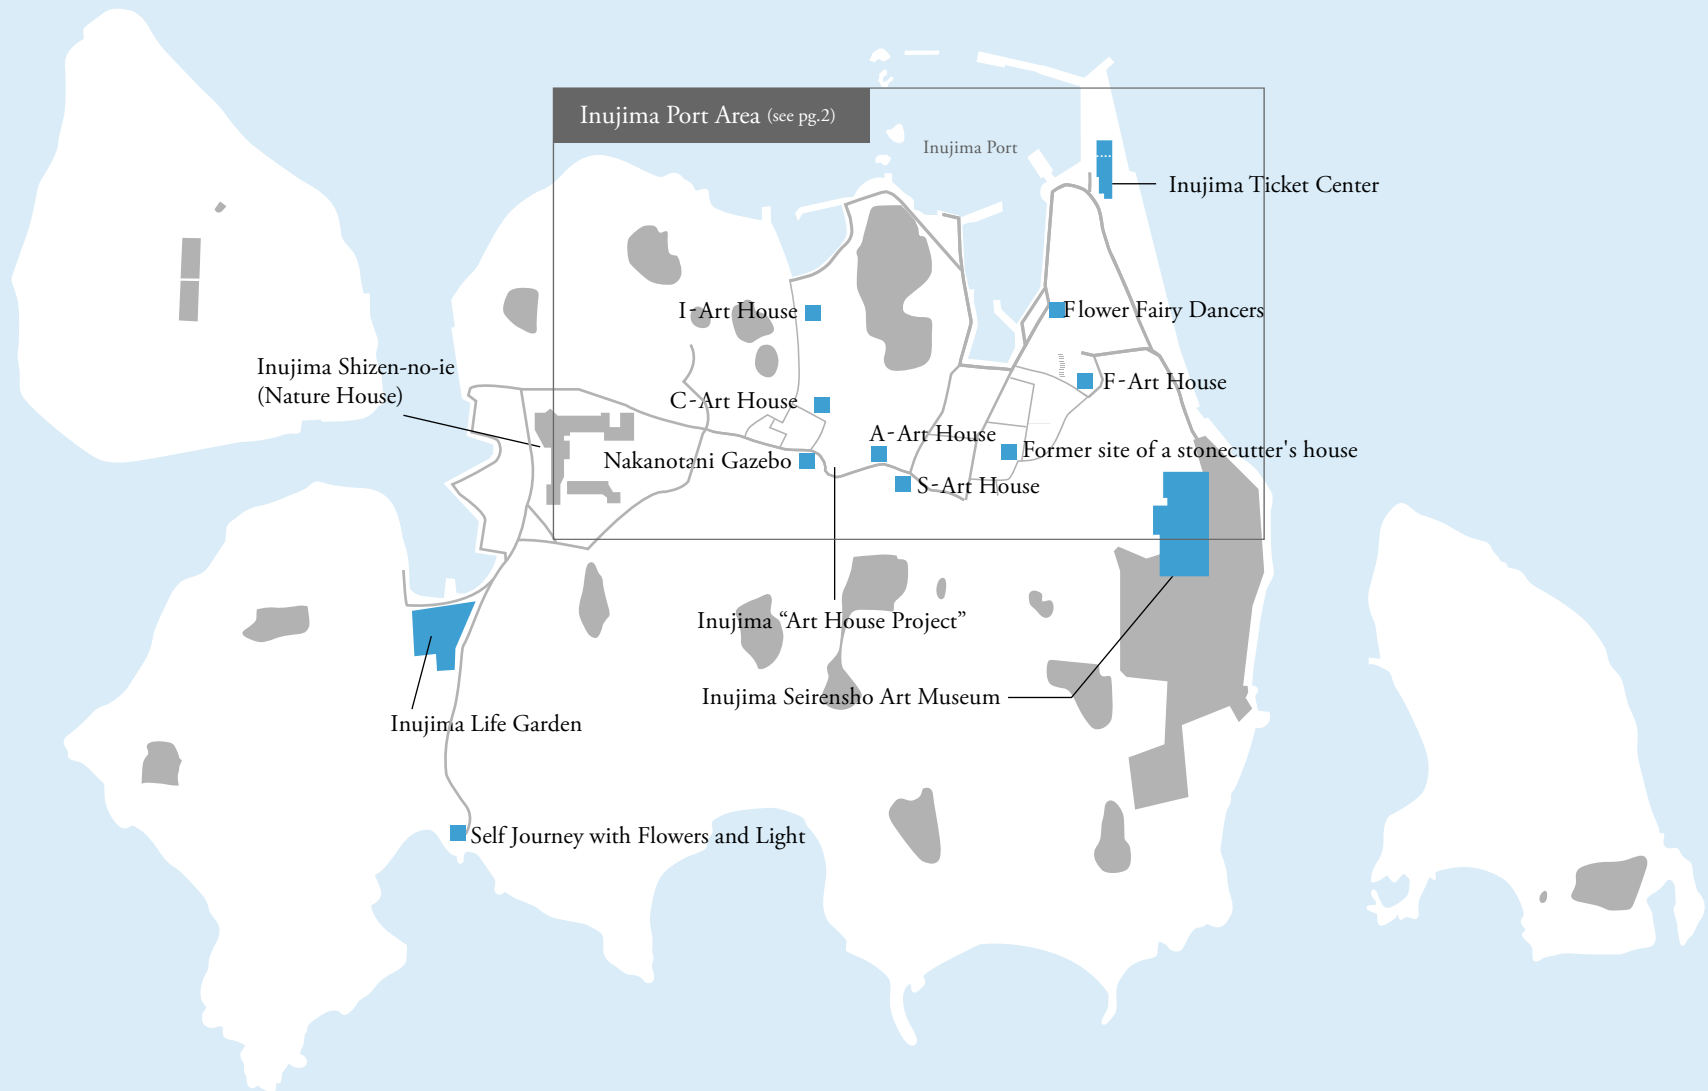

Inujima

From:	To:	Walking Time
Inujima Port	- Inujima Ticket Center	🚶 a few minutes
Inujima Ticket Center	- Inujima Seirenscho Art Museum	🚶 5 min.
Viewing of 5 houses of Inujima "Art House Project"		🚶 appx. 60 min.
Nakanotani Gazebo	- Inujima Life Garden	🚶 7 min.

Inujima Port Area

From:	To:	Walking Time
Inujima Port	- Inujima Ticket Center	🚶 a few minutes
Inujima Ticket Center	- Inujima Seirenscho Art Museum	🚶 5 min.
Viewing of 5 houses of Inujima "Art House Project"		🚶 appx. 60 min.