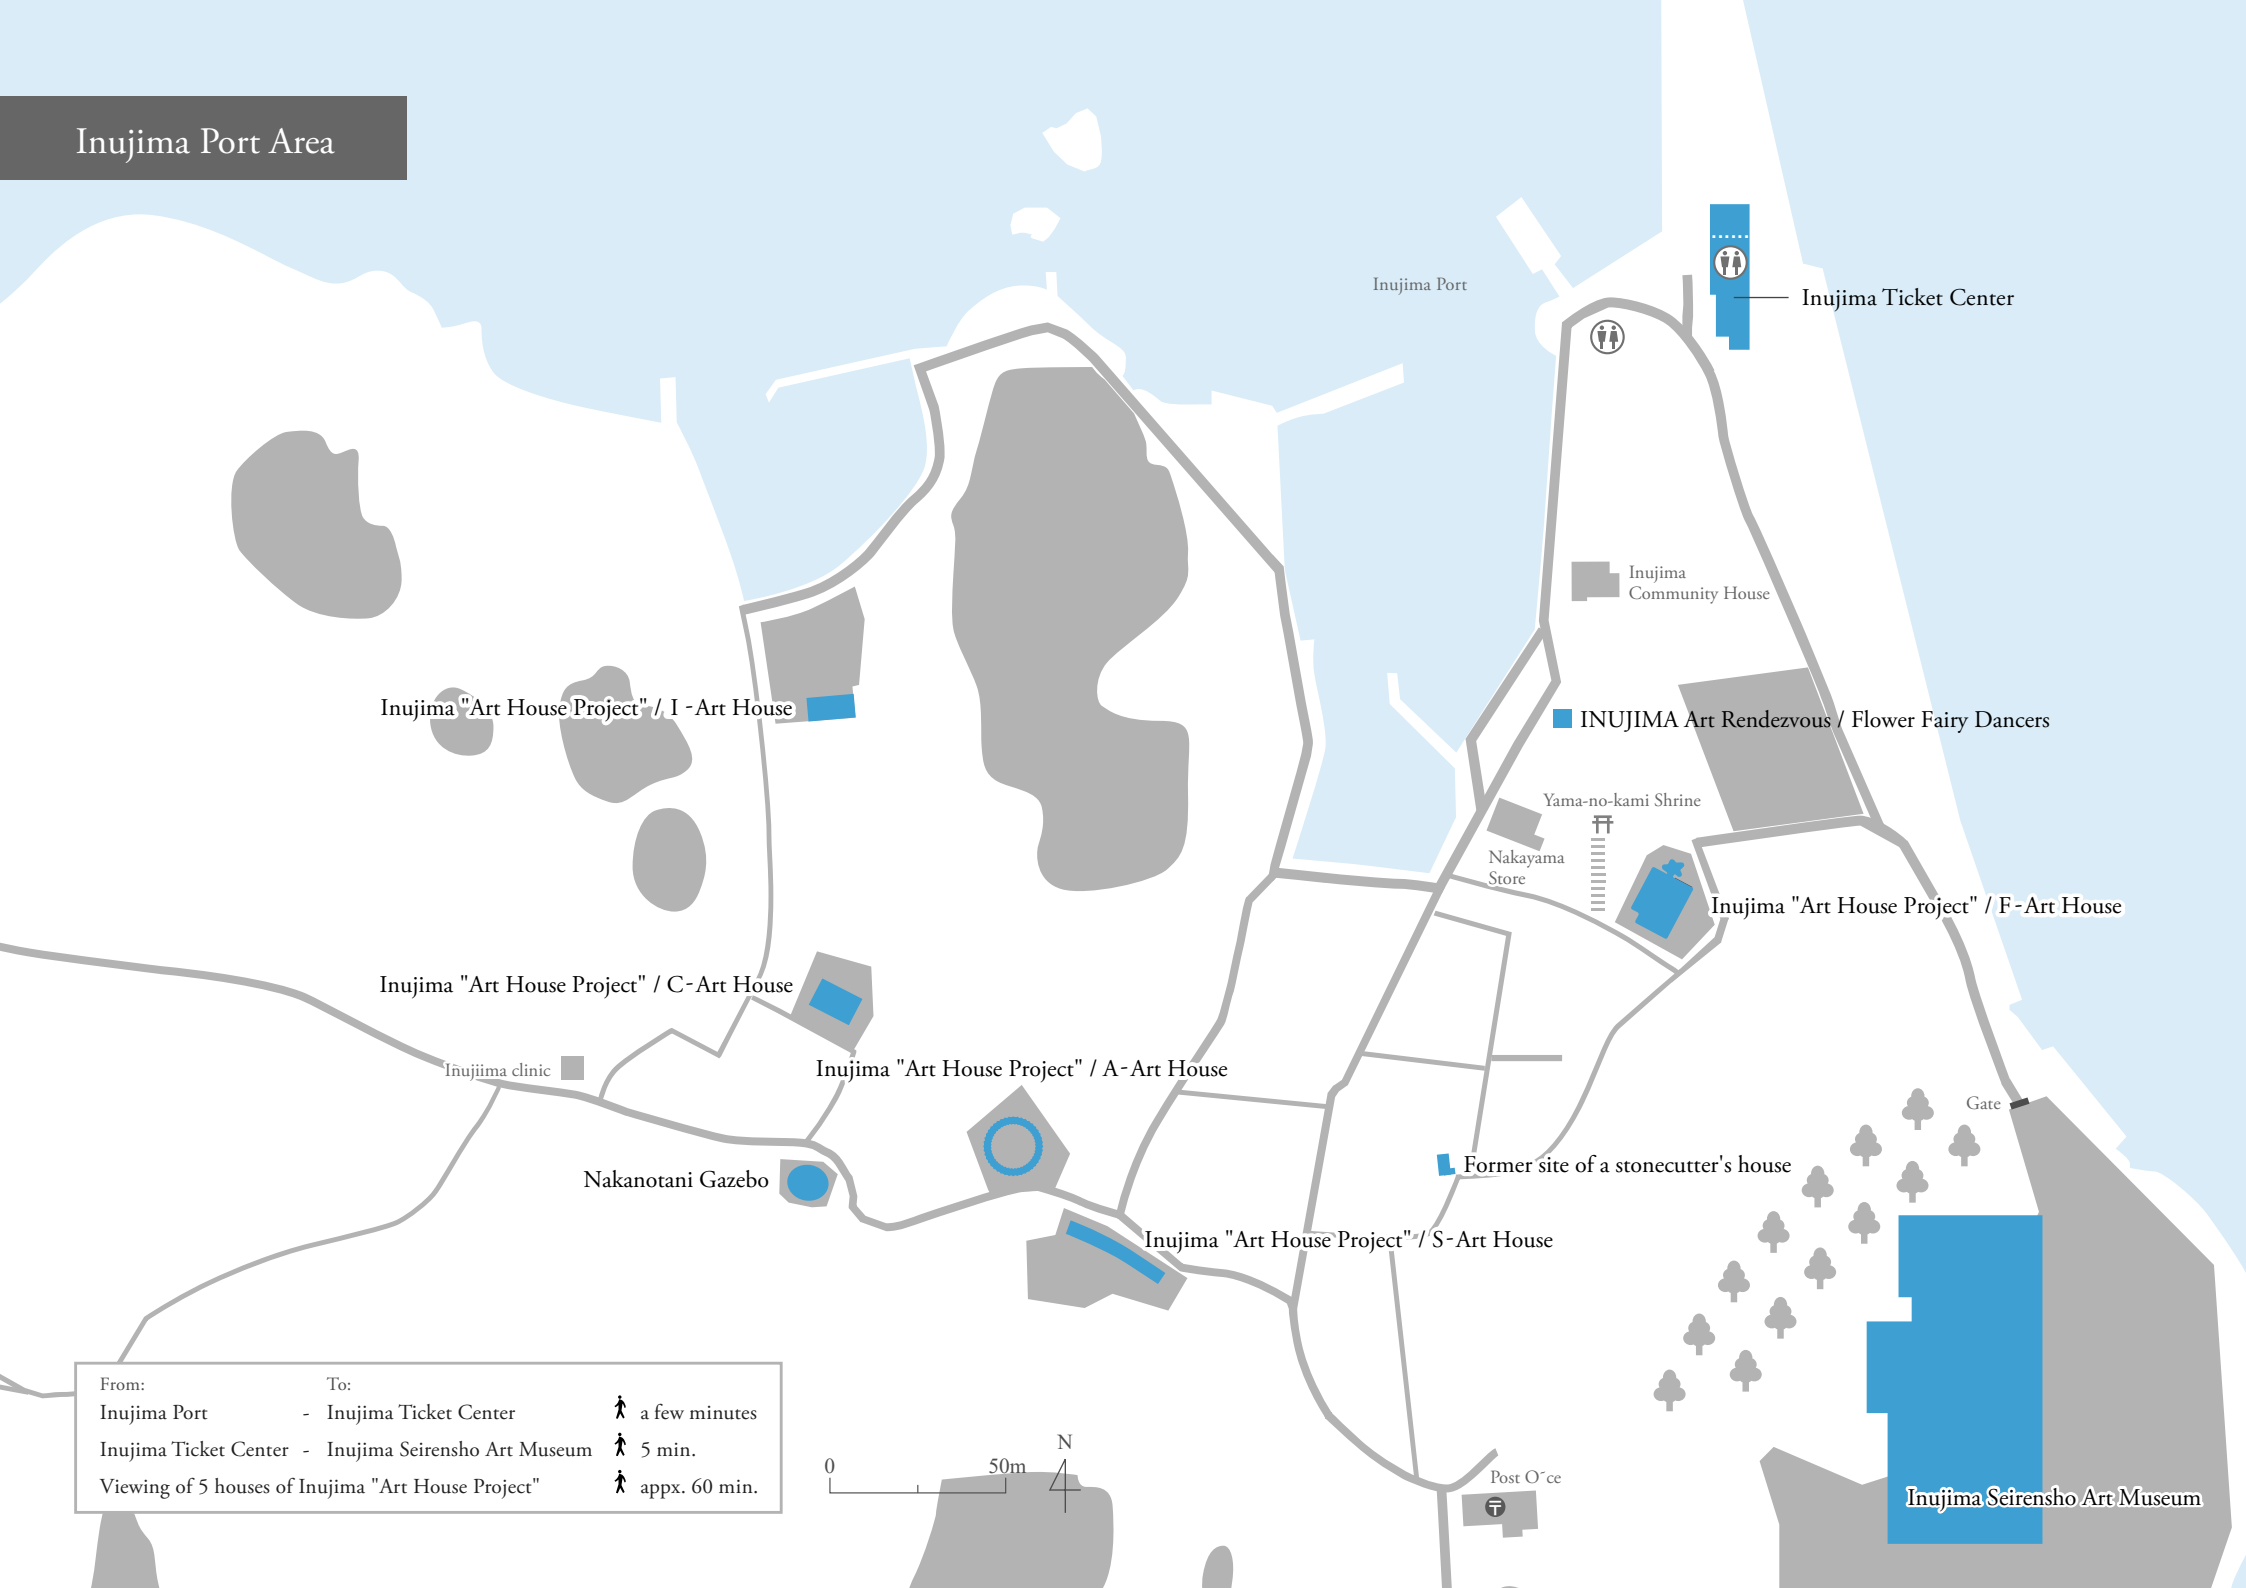

Inujima

From:	To:	Walking Time
Inujima Port	- Inujima Ticket Center	🚶 a few minutes
Inujima Ticket Center	- Inujima Seirenscho Art Museum	🚶 5 min.
Viewing of 5 houses of Inujima "Art House Project"		🚶 appx. 60 min.
Nakanotani Gazebo	- Inujima Life Garden	🚶 7 min.

Inujima Port Area

From:	To:	Walking Time
Inujima Port	- Inujima Ticket Center	🚶 a few minutes
Inujima Ticket Center	- Inujima Seirenscho Art Museum	🚶 5 min.
Viewing of 5 houses of Inujima "Art House Project"		🚶 appx. 60 min.